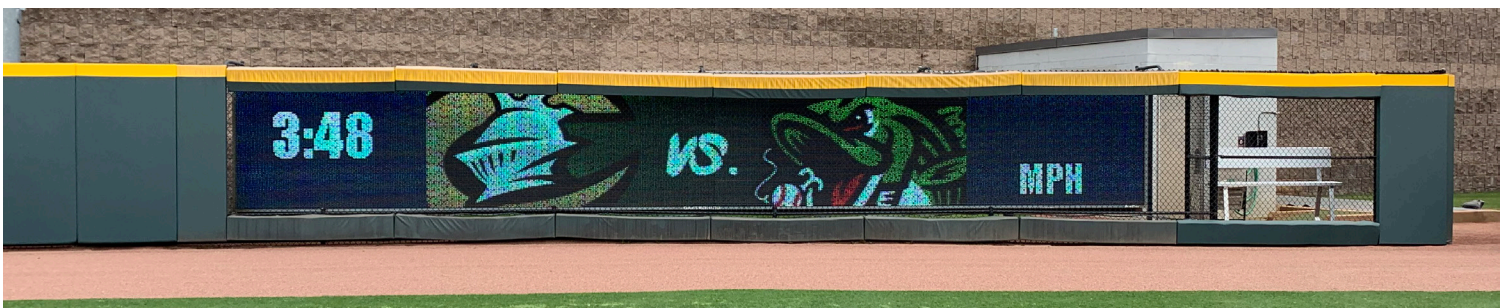

COOLRAY FIELD SPECS SHEET

IN-STADIUM TV/MAIN BOARD

TV DIMENSIONS : 864 PX BY 486 PX

TV/MAIN BOARD MEDIA INFORMATION

Please submit all videos at the full size of 864 pixels by 486 pixels. The title safe area is 510 px by 486 px centered. This area will be cropped to show on the Main Board of the stadium (shown to the left). The images will show full width on the televisions throughout the stadium.

FENCE DISPLAY DIMENSIONS : 560 PX BY 80 PX

Please submit all videos at the full size of 560 pixels by 80 pixels. The title safe area is 550 px by 80 px. The top 10 px of the screen are covered by the railing.