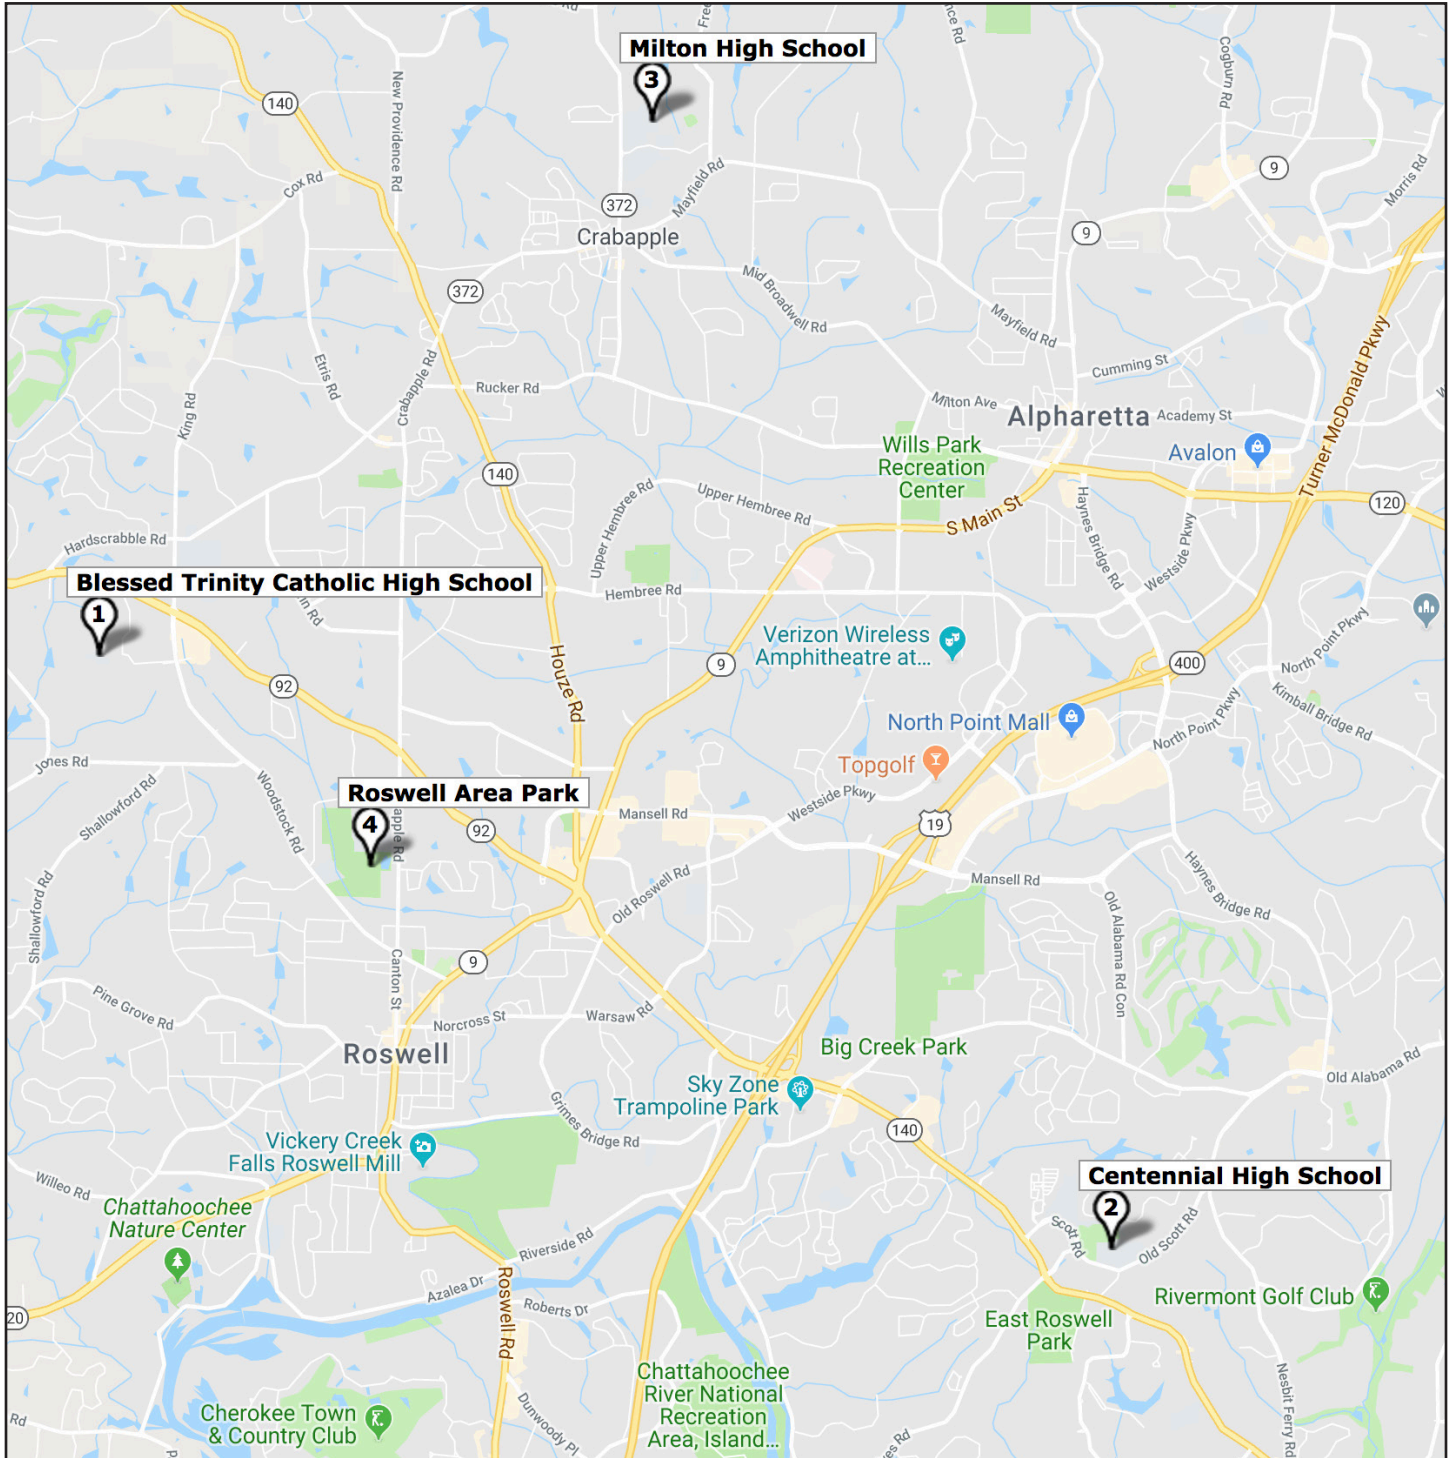

CORKY KELL 7-ON-7 TOURNAMENT PARKING INFO

CLICK HERE TO VIEW THE EVENT MAP

<http://www.communitywalk.com/corky-kell-7on7-tournament/corky-kell-7on7-tournament/map/2240380>