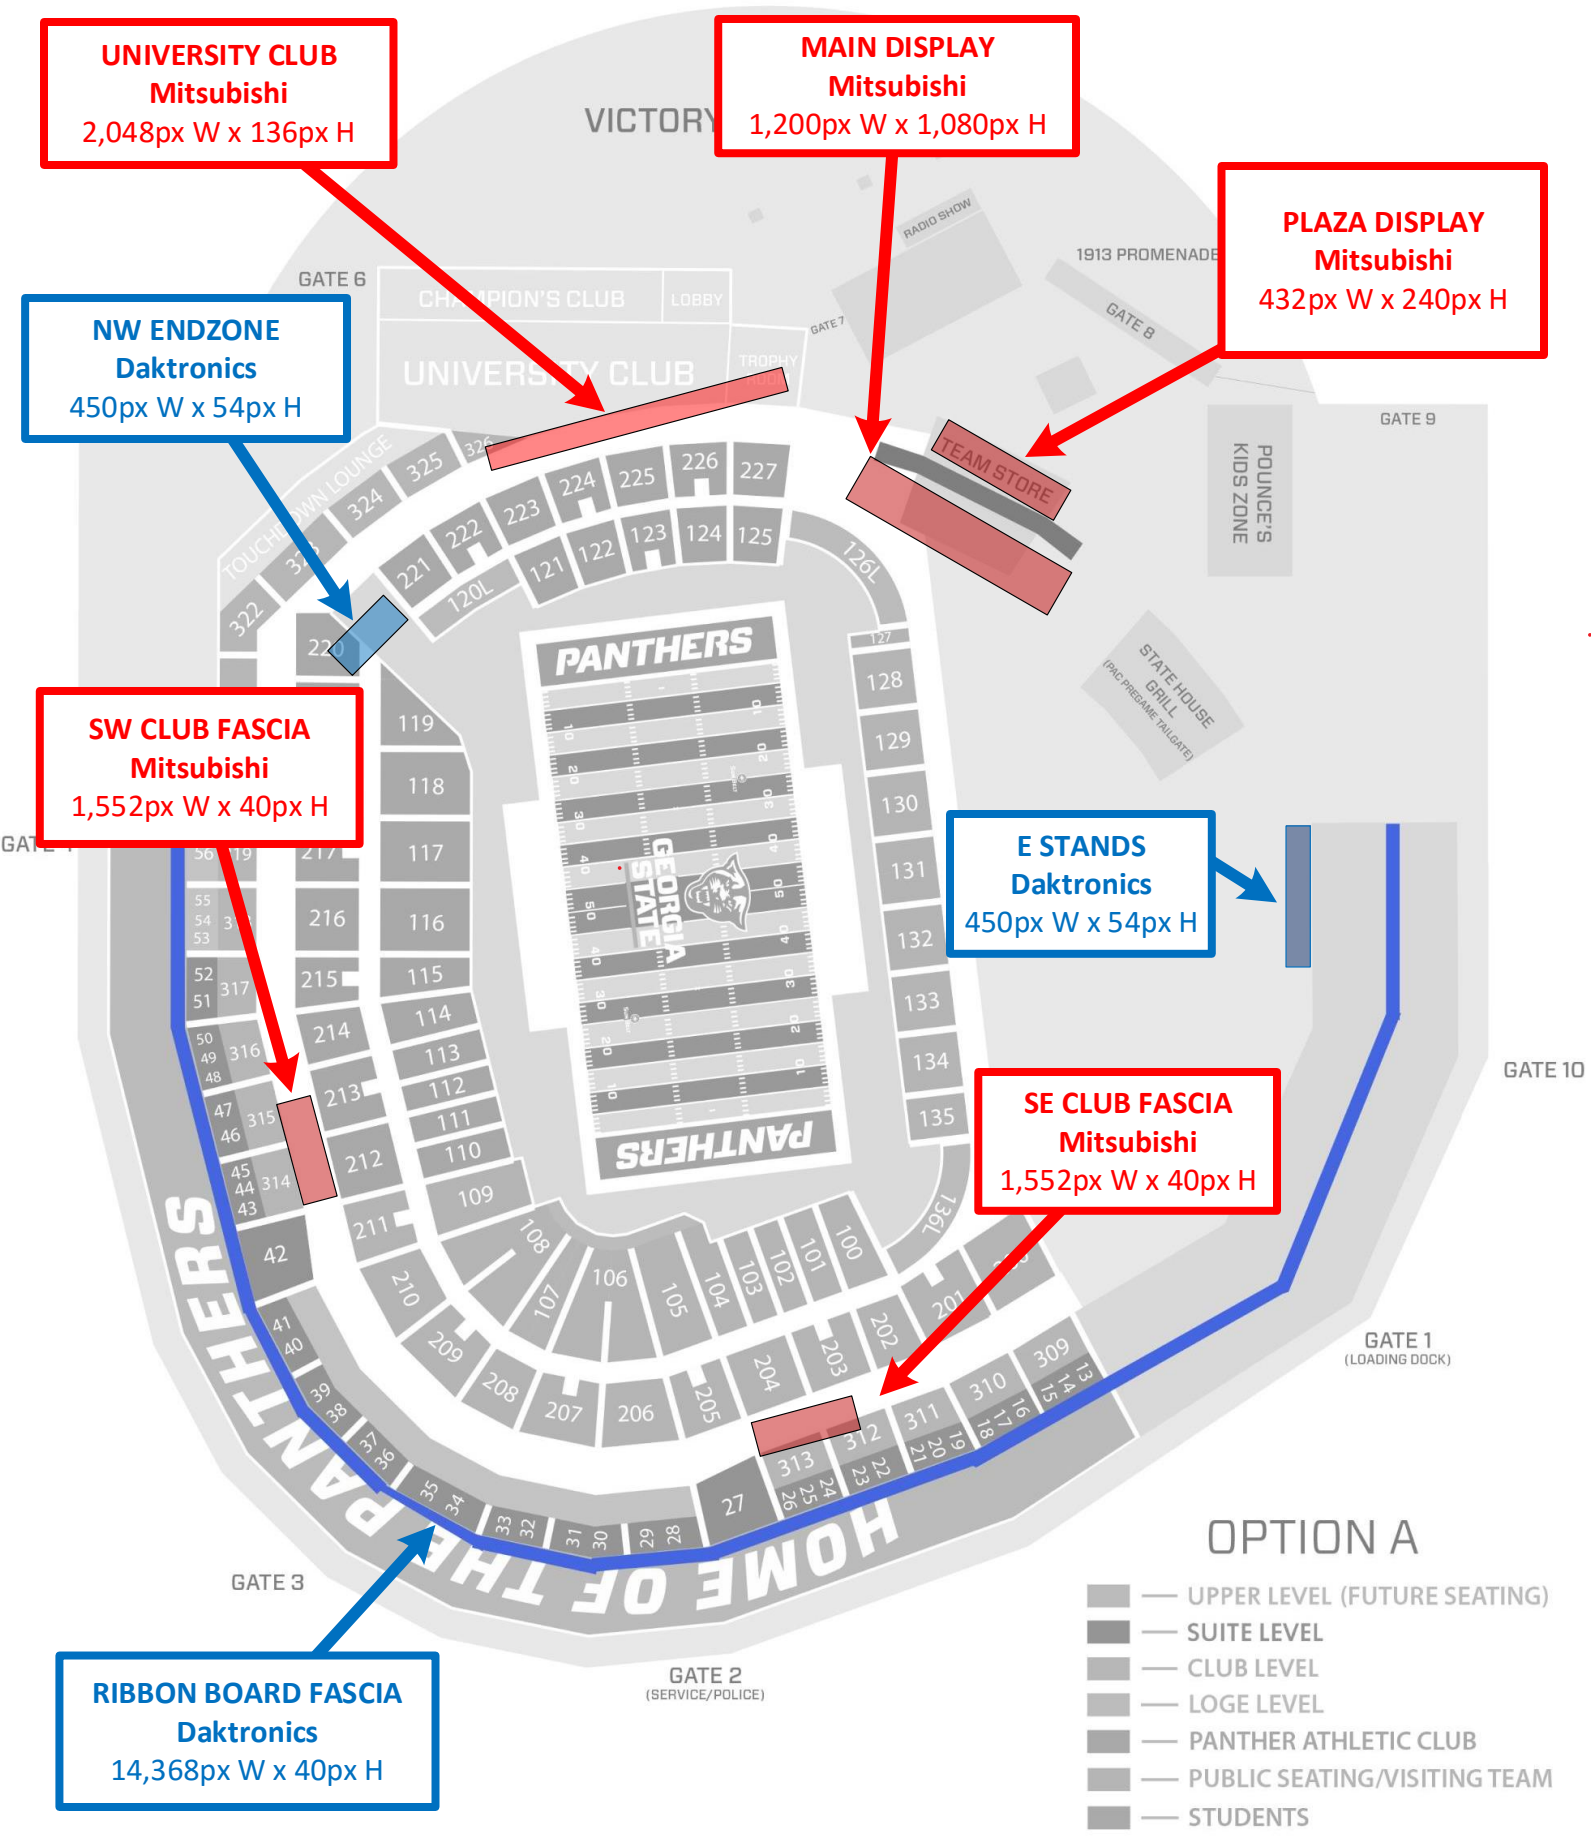

GEORGIA STATE STADIUM

THIS SEATING CHART REPRESENTS A PRELIMINARY VIEW OF GEORGIA STATE STADIUM AND IS SUBJECT TO CHANGE