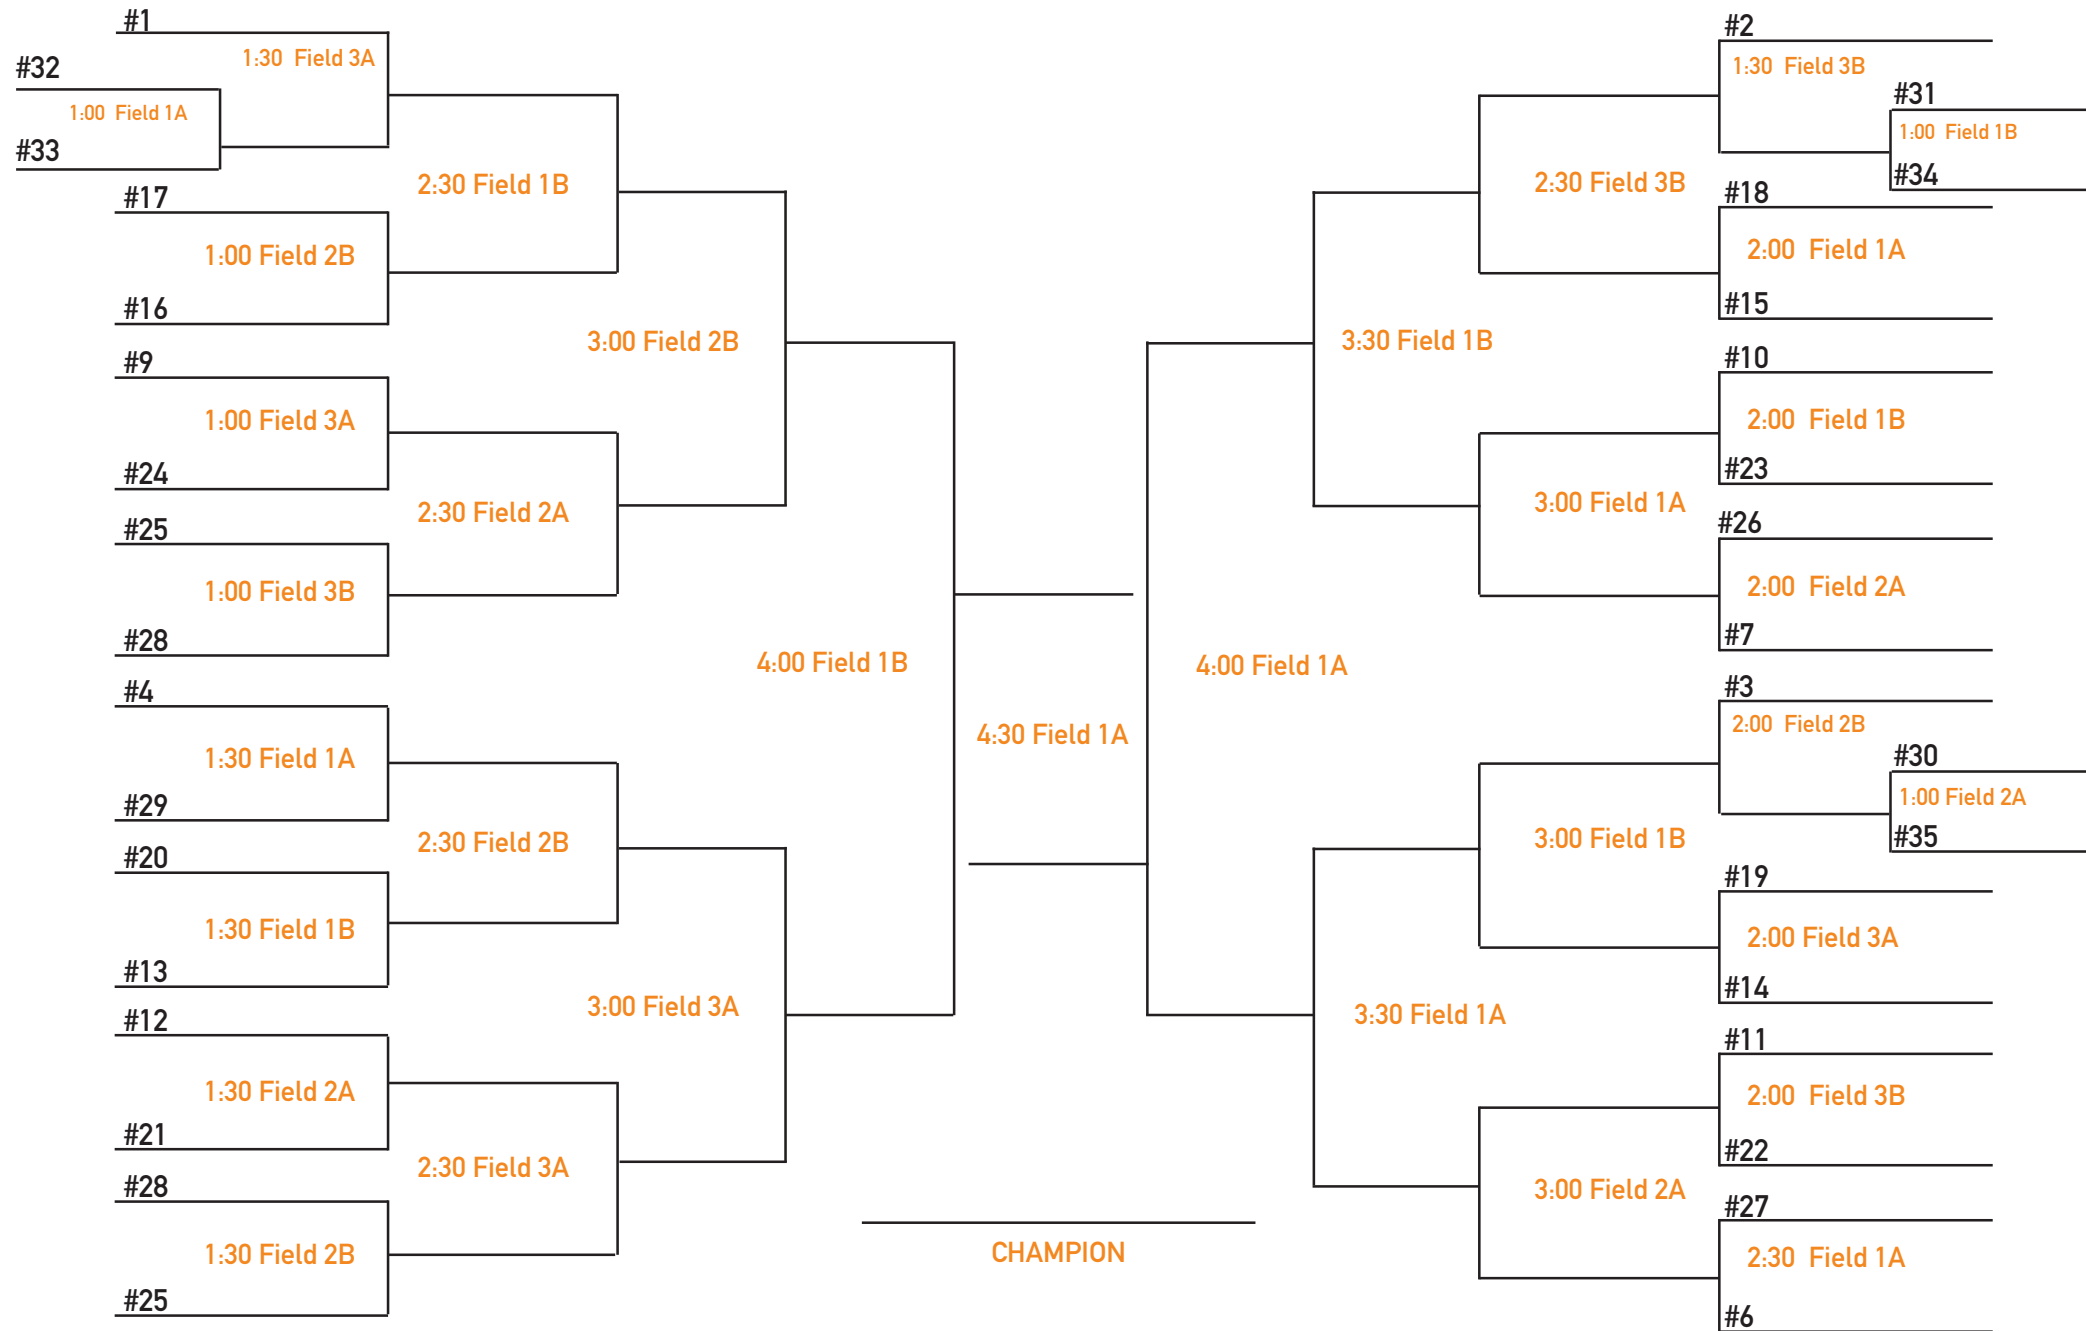

# 7-ON-7 INVITATIONAL 35-TEAM SINGLE ELIMINATION

# 7-ON-7 INVITATIONAL FIELD DIAGRAM

VISITOR

HOME

From the home side, Field A is on the left and Field B is on the right.