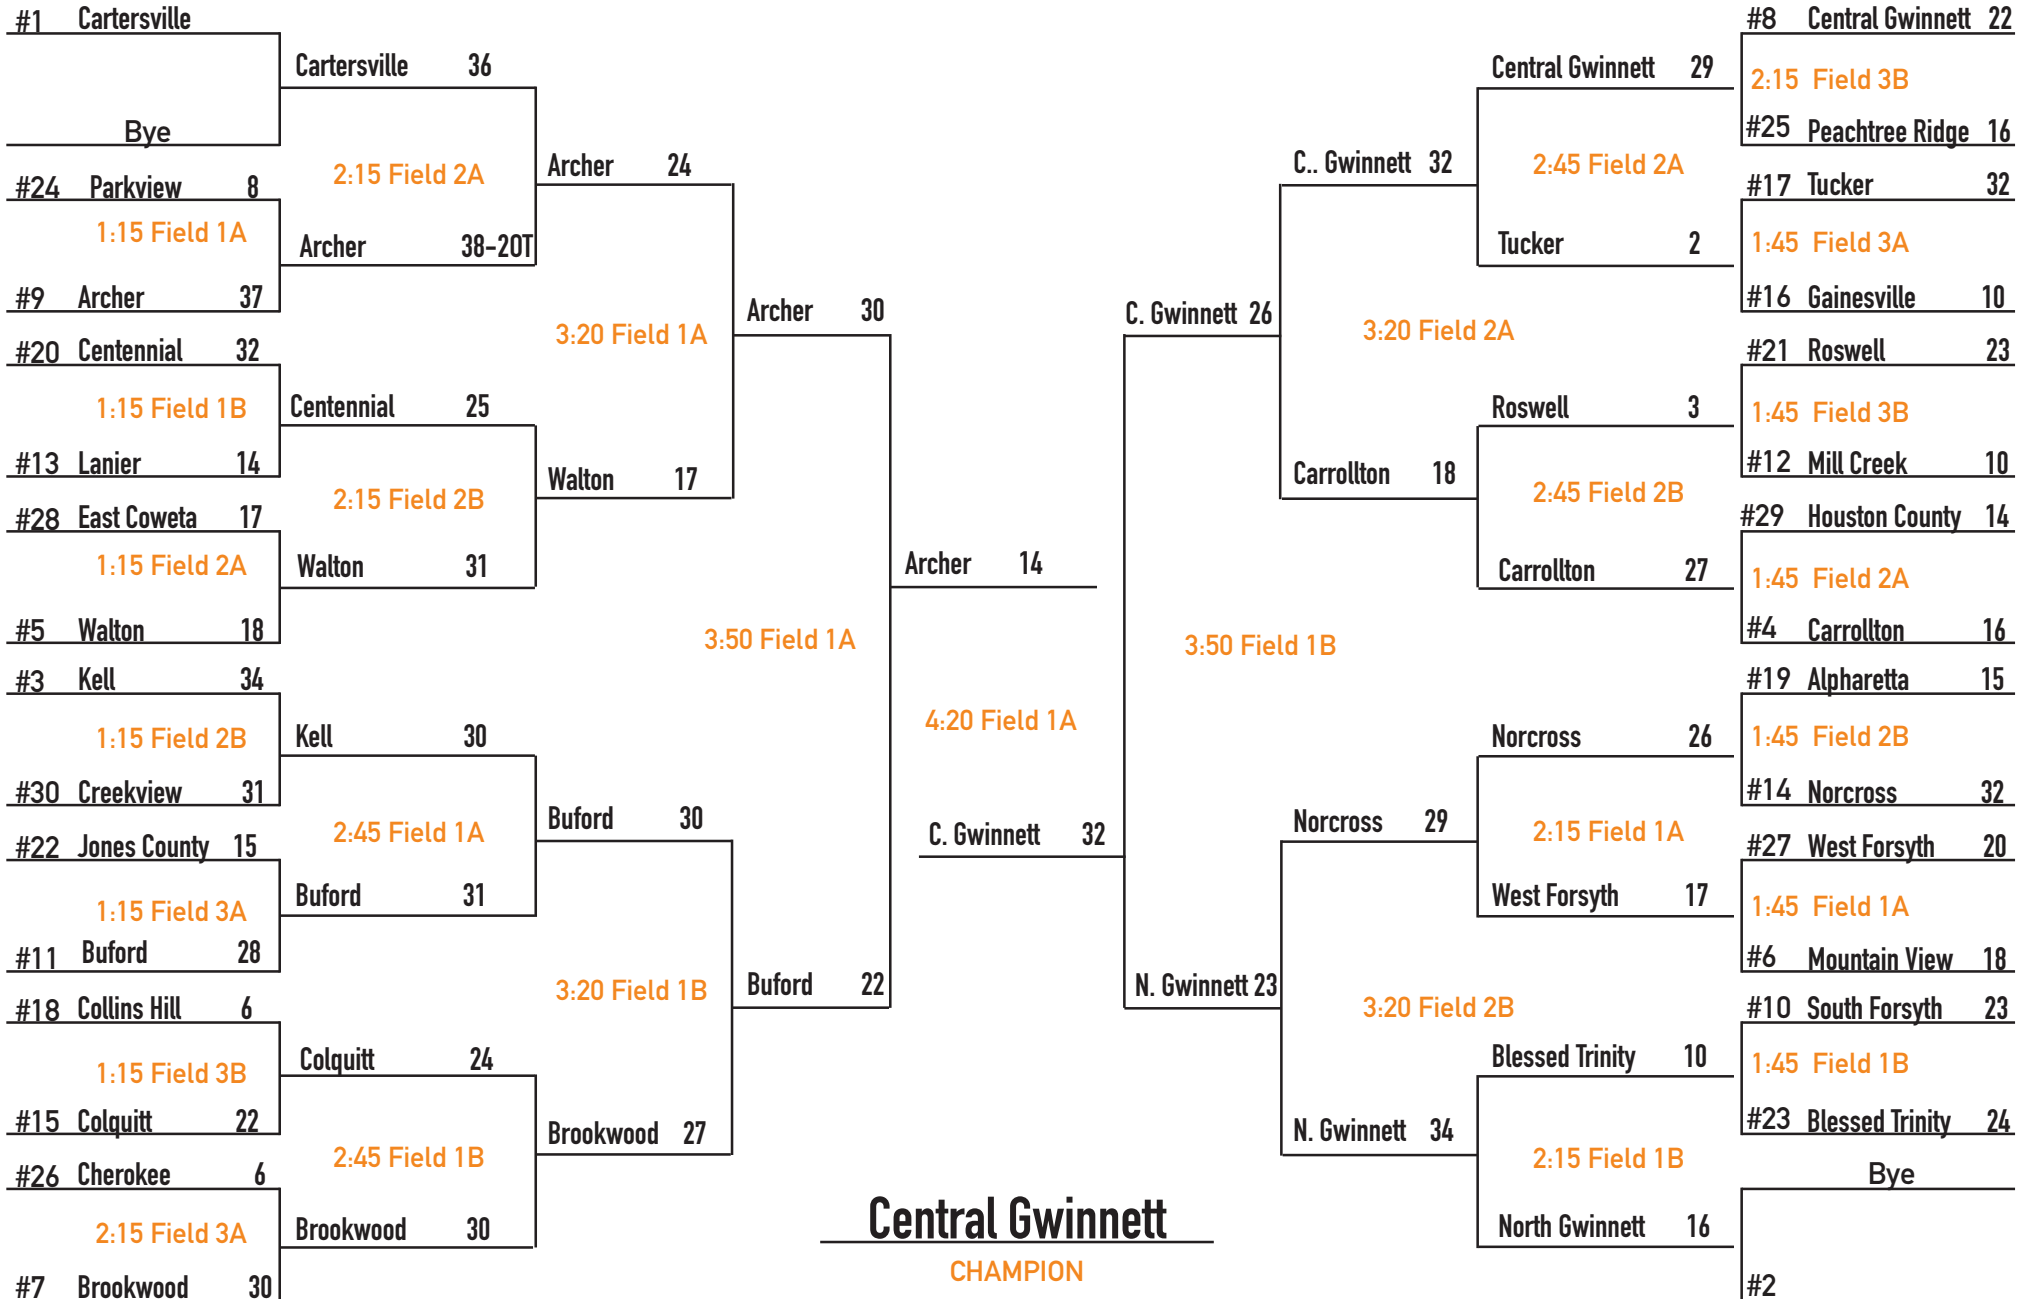

7-ON-7 INVITATIONAL

30-TEAM SINGLE ELIMINATION

7-ON-7 INVITATIONAL FIELD DIAGRAM

VISITOR

HOME

From the home side, Field A is on the left and Field B is on the right.